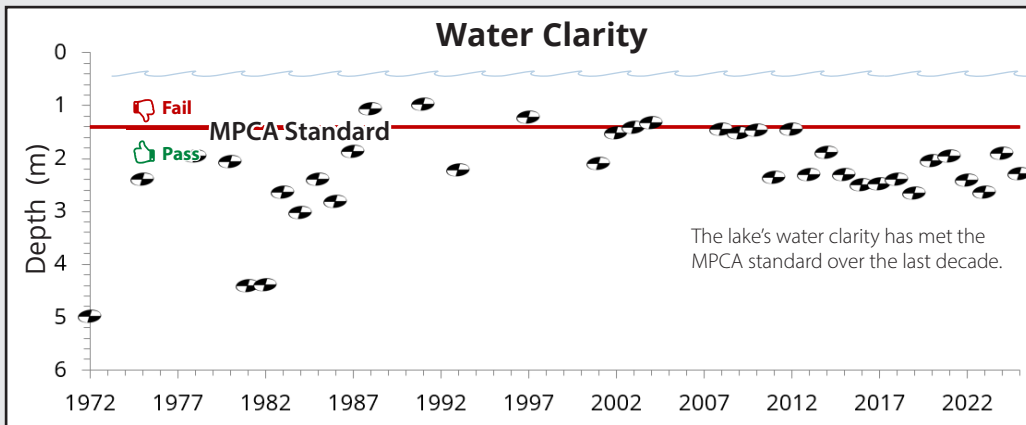

B

rpbcd.org/grades

The graphs below show water quality trends over time with the red line representing the MPCA standard for deep lakes. For the last few years, the City of Eden Prairie has collected water quality data for Round Lake.

Water Quality Graphs, 1972-present

Round Lake received an alum treatment in 2012 and 2018. Alum limits the availability of phosphorus in lakes to control algae growth & improve water clarity.

Phosphorus is a nutrient plants and algae need to grow. Too much phosphorus may cause algae blooms.

Filamentous algae bloom

Chlorophyll-a is the main pigment in algae and indicates how much algae is growing in the water. High levels mean excess growth.

CSIRO

Secchi disk

Water clarity is measured by lowering a Secchi Disk into the water. The depth at which the disk is no longer visible is the water's clarity measurement.