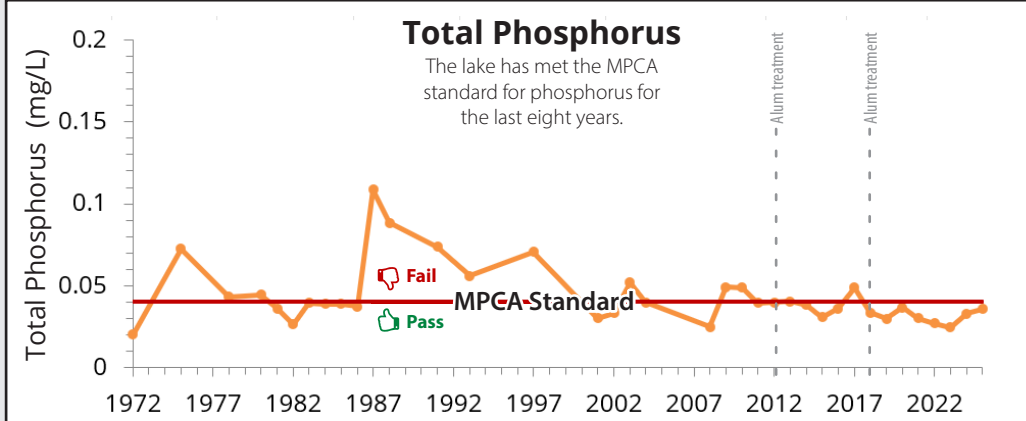

Round Lake Water Quality by the Numbers

2025

Water Quality Report Card

B

rpbcd.org/grades

The graphs below show water quality trends over time with the red line representing the MPCA standard for deep lakes. For the last few years, the City of Eden Prairie has collected water quality data for Round Lake.

Water Quality Graphs, 1972-present

Round Lake received an alum treatment in 2012 and 2018. Alum limits the availability of phosphorus in lakes to control algae growth & improve water clarity.

Phosphorus is a nutrient plants and algae need to grow. Too much phosphorus may cause algae blooms.

Filamentous algae bloom