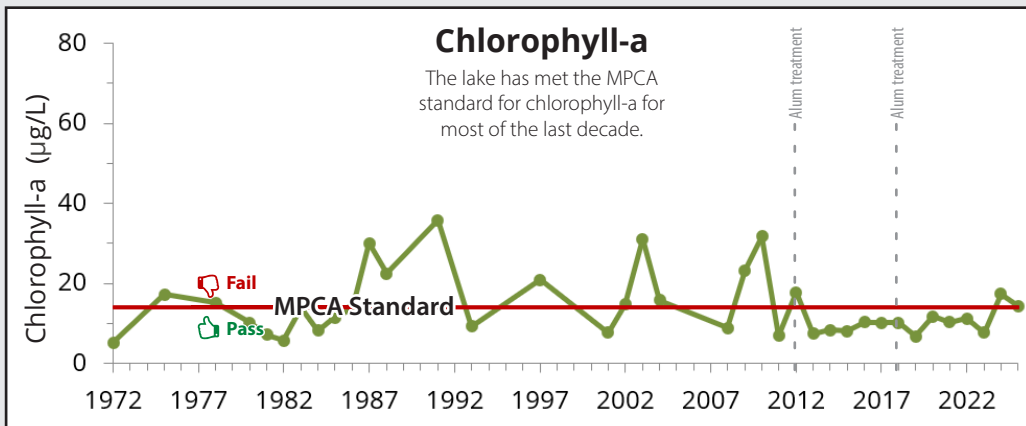

Chlorophyll-a is the main pigment in algae and indicates how much algae is growing in the water. High levels mean excess growth.

CSIRO