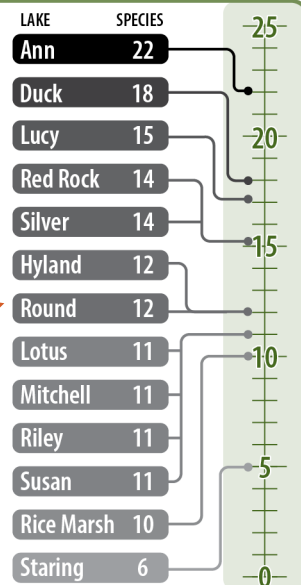

Water quality trends shown on the back page.

Plant update: In 2025, the City of Eden Prairie conducted a point intercept survey to evaluate plant diversity and density. This is a method used to assess the current plant community and compare year-to-year plant variation. The survey found 12 native species, which is higher than previous years. Coontail and yellow water lily were the most abundant species.

Lake & watershed characteristics

| | |
|--------------------------|---|
| Lake size | 30 acres |
| Average lake depth | 11 feet |
| Maximum lake depth | 37 feet |
| MPCA lake classification | Deep lake |
| Watershed size | 440 acres |
| Impervious surface | 32% of watershed |
| Impaired Waters listing | Mercury |
| Common fish | Bluegill, Yellow Bullhead, Black Bullhead, Black Crappie |
| Invasive species | Curly-leaf Pondweed, Eurasian Watermilfoil, Brittle Naiad |

Watershed Boundary

Native Aquatic Plant Diversity

How does **Round Lake** compare to **other lakes** in the District in **number of native plant species?**

Round Lake Water Quality by the Numbers

2025

Water Quality Report Card

B

rpbcd.org/grades

The graphs below show water quality trends over time with the red line representing the MPCA standard for deep lakes. For the last few years, the City of Eden Prairie has collected water quality data for Round Lake.