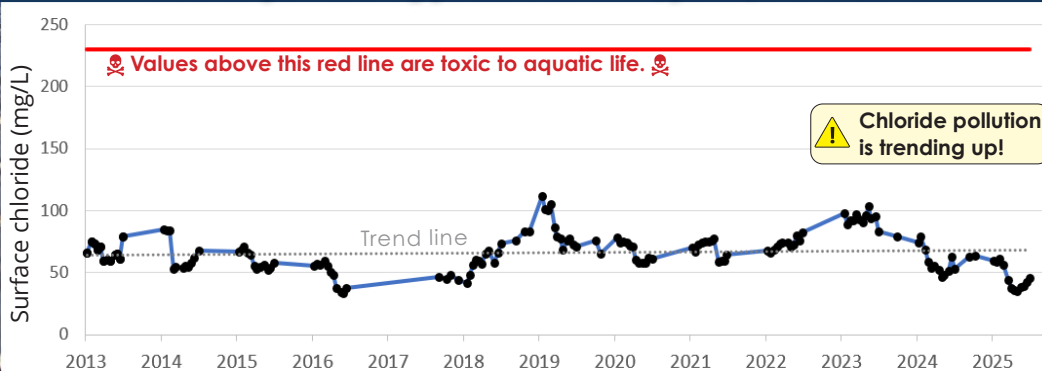

Chloride: A Growing Concern

Chloride permanently pollutes our lakes, ponds, and streams!

What can I use instead of winter de-icers?

All affordable & effective residential de-icing products contain chloride, even those labeled as "eco-friendly" or "pet safe."

Focus instead on reducing build up of ice on your property:

- Shovel early & often
- Prevent ice formation, avoid driving or walking on snow
- Pile snow where it won't melt & refreeze on walkways

ONE TEASPOON of SALT POLLUTES 5 GALLONS of WATER FOREVER

Learn more rpbcd.org/salt